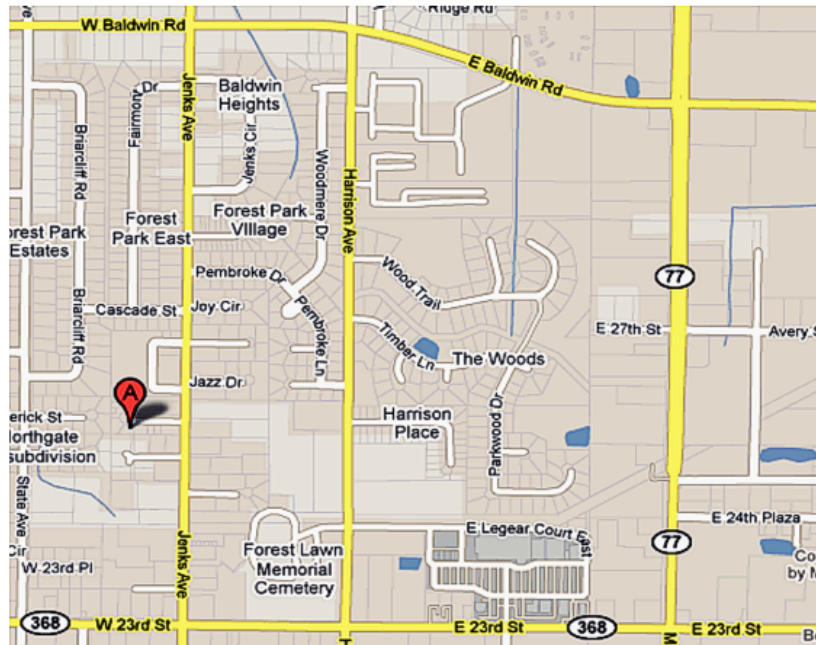

HOW TO FIND US

If you are familiar with Panama City, we are located at 2563 Huntcliff Avenue, which is off Jenks Avenue, between West 23rd Street and West Baldwin Road.

You may click on the links above for a printable map page (PDF), or to visit to Google and / or Yahoo maps to get directions from your location.

We look forward to your visit!

JALAL K. SIDANI, DPM

Phone (850) 769-1055

2563 Huntcliff Lane
Panama City, FL 32405

[map](#)

[e-mail](#)

© 2010 Active Foot Care

[Privacy Policy](#)